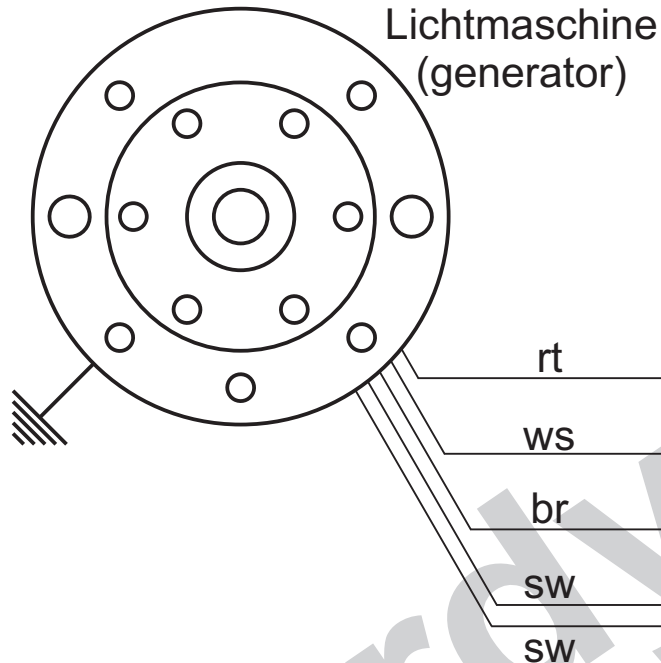

Schaltplan 71k102 (wiring diagram)

- Kabelfarben**
(wiring colours):
- bl = blau (blue)
 - br = braun (brown)
 - ge = gelb (yellow)
 - gn = grün (green)
 - gr = grau (grey)
 - rt = rot (red)
 - sw = schwarz (black)
 - ws = weiß (white)