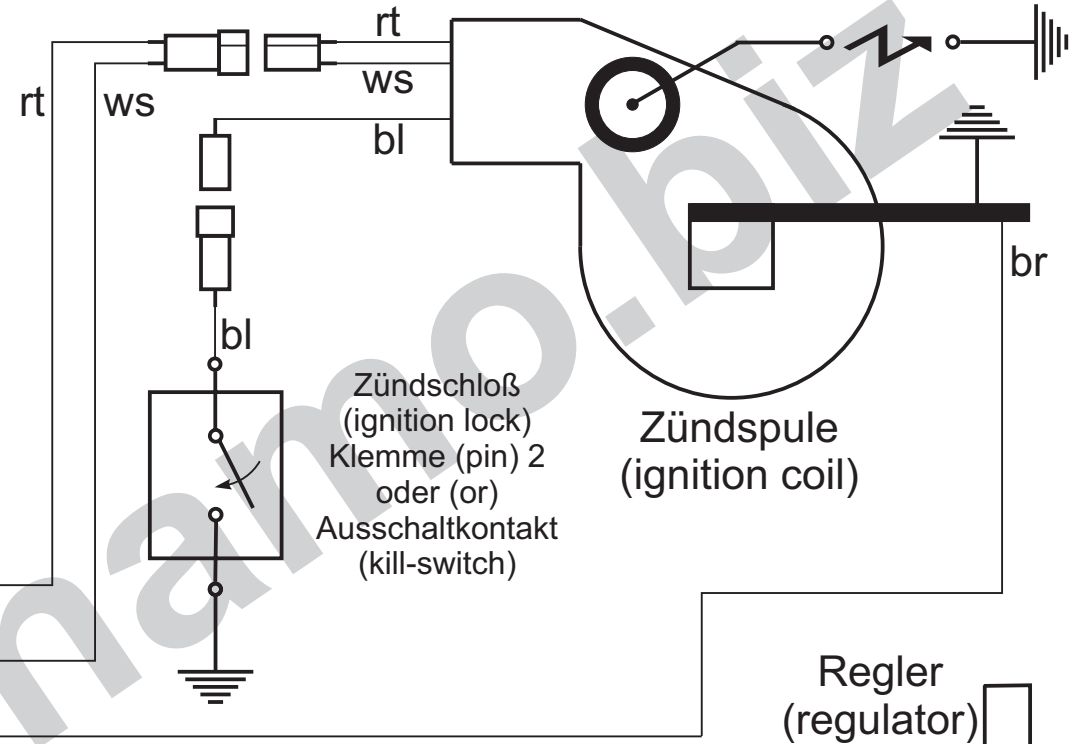

Schaltplan 71k102 (wiring diagram)

- Kabelfarben**
(wiring colours):
- bl = blau (blue)
 - br = braun (brown)
 - ge = gelb (yellow)
 - gn = grün (green)
 - gr = grau (grey)
 - rt = rot (red)
 - sw = schwarz (black)
 - ws = weiß (white)